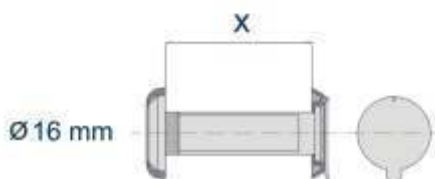

332

OTTONE-BRASS
 ALLUMINIO-ALU

SP14

OTTONE-BRASS

Misure disponibili X = 50x80 - 60x100
 Dimensions available X = 50x80 - 60x100

SP16

OTTONE-BRASS

Misure disponibili X = 50x80 - 60x100 - 80x120
 Dimensions available X = 50x80 - 60x100 - 80x120